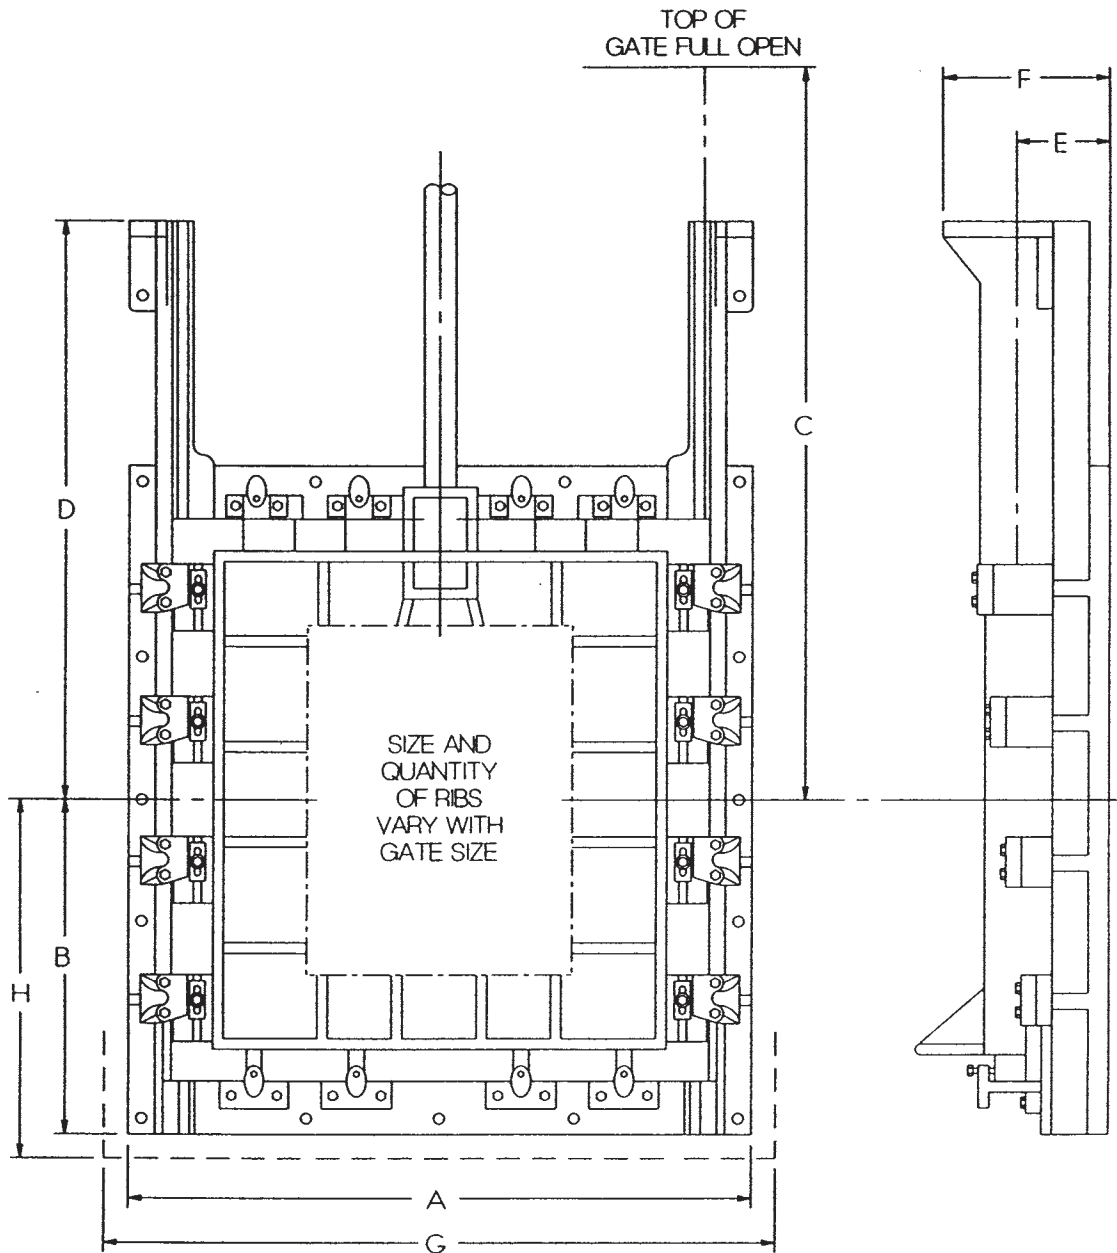

Select Options

- | | | | | |
|--|--|--|---|---|
| <input type="checkbox"/> Rising Stems | <input type="checkbox"/> Standard Bottom | <input type="checkbox"/> Top Wedges | <input type="checkbox"/> Wall Thimble Mount | |
| <input type="checkbox"/> Non-Rising Stem | <input type="checkbox"/> Flush Bottom | <input type="checkbox"/> Bottom Wedges | <input type="checkbox"/> Anchor Bolt Mount | |
| Wall Thimble Length (in inches) _____ | | | | |
| Wall Thimble Type: | <input type="checkbox"/> F | <input type="checkbox"/> E | <input type="checkbox"/> Mechanical Joint | <input type="checkbox"/> Lift Mounted on Concrete |
| Wall Thimble Opening: | <input type="checkbox"/> Round | <input type="checkbox"/> Rectangular | <input type="checkbox"/> Lift Mounted on Wall Bracket | |

Figure 1-13
Square Opening, 55 Ft Seating Head; 20 Ft Unseating Head – Heavy-Duty Cast Iron Slide Gate (Series HG-560)

This is a design class head rating. Many gate sizes have a higher actual head rating. Please contact Hydro Gate's Engineering Department for maximum head ratings.
 NOTE: G and H are installation clearance dimensions.